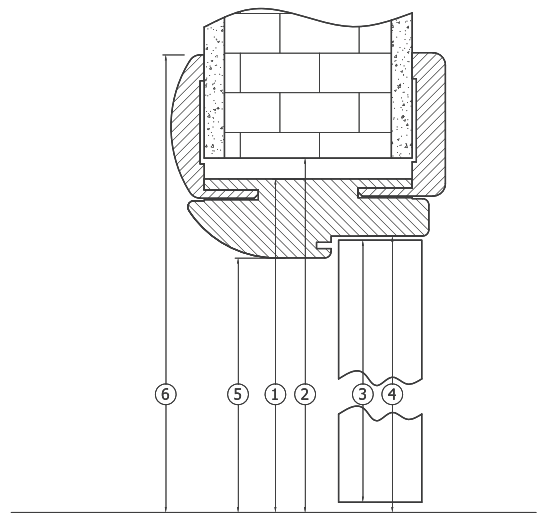

DECORS

Fineline

TECHNICAL SPECIFICATIONS

	Dimensions of Door Frame	Dimensions of Wall Opening	Dimensions of Door Leaf	Dimensions of Frame Rebate	Dimensions of Light Passage	Dimensions with Sills
	1	2	3	4	5	6
Width, mm	625	635	563	569	549	747
	750	760	668	694	674	872
	875	885	813	819	799	997
	1000	1010	938	944	924	1122
Height, mm	1875	1885	1839	1847	1837	1936
	2000	2010	1964	1972	1962	2061
Door Frame Thickness Tolerance, mm						
	1	2	3	4	5	6
	85 - 115	105 - 125	125 - 155	145 - 175	165 - 195	185 - 215

Other dimensions and thicknesses are available upon customer request.

MASTER PROFIL is a brand of Petar Mihaylov & Co Ltd

Petar Mihaylov & Co Ltd
Iztochna Tangenta 110 Street
Sofia, 1592
Bulgaria

T +359 29794400
T +359 885 968 101