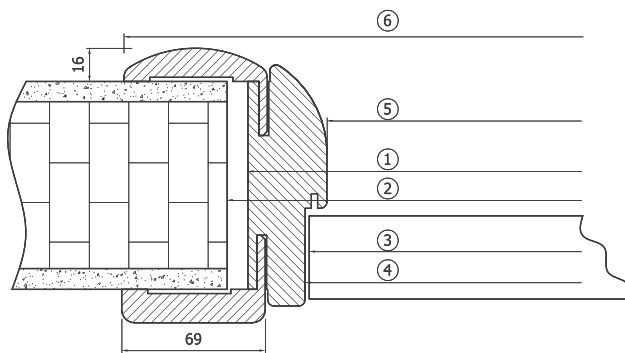

DECORS

Fineline

TECHNICAL SPECIFICATIONS

	Dimensions of Door Frame	Dimensions of Wall Opening	Dimensions of Door Leaf	Dimensions of Frame Rebate	Dimensions of Light Passage	Dimensions with Sills
	1	2	3	4	5	6
Width, mm	625	635	563	569	549	747
	750	760	668	694	674	872
	875	885	813	819	799	997
	1000	1010	938	944	924	1122
Height, mm	1875	1885	1839	1847	1837	1936
	2000	2010	1964	1972	1962	2061
Door Frame Thickness Tolerance, mm						
	1	2	3	4	5	6
	85 - 115	105 - 125	125 - 155	145 - 175	165 - 195	185 - 215

Other dimensions and thicknesses are available upon customer request.

MASTER PROFIL is a brand of Petar Mihaylov & Co Ltd

Petar Mihaylov & Co Ltd
Iztochna Tangenta 110 Street
Sofia, 1592
Bulgaria

T +359 29794400
T +359 885 968 101